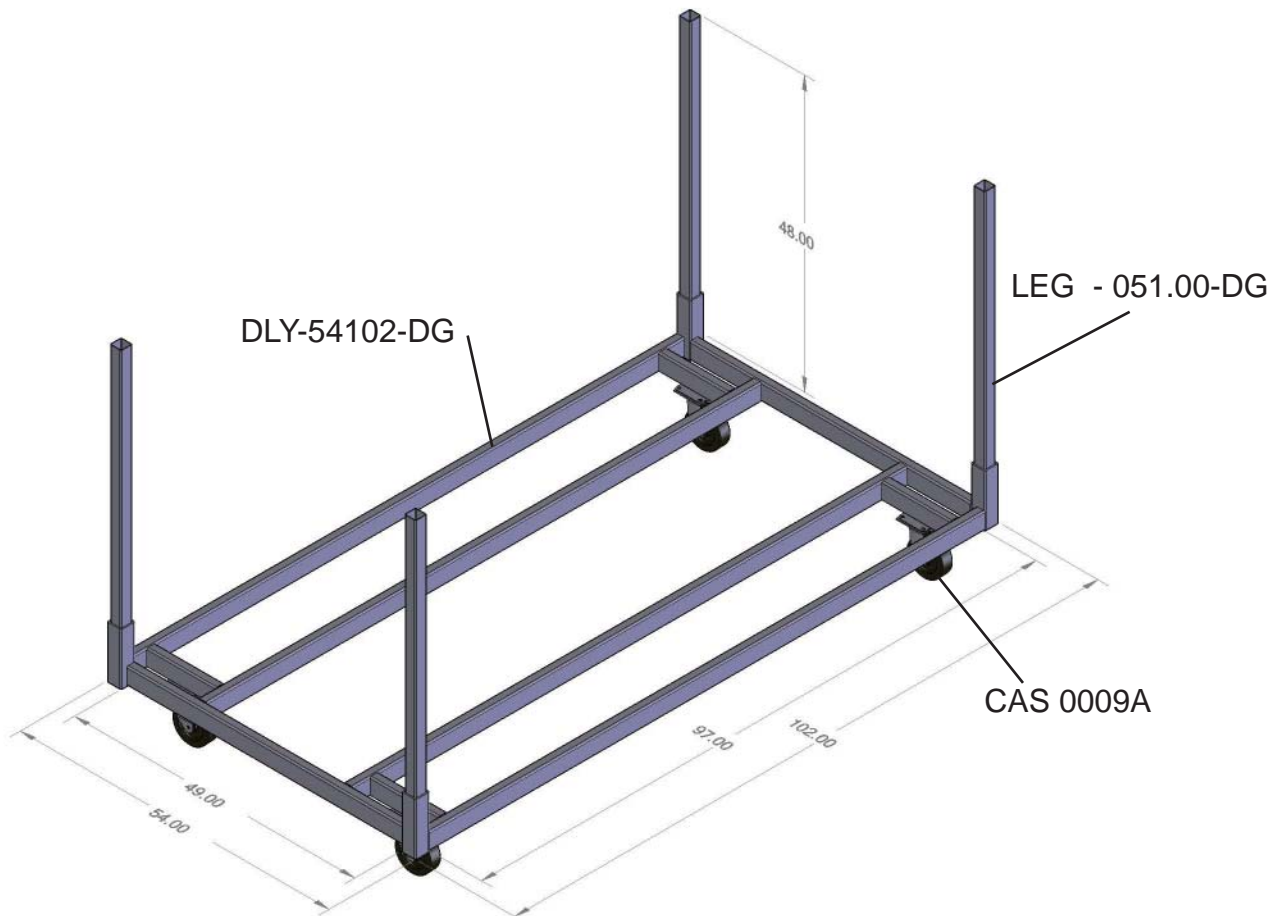

J & D Company, LLC
(800) 444-4532

PORTABLE CART - Kit # 00177DG

CAPACITY: 3600#

CASTERS
4 SWIVEL, LOCKING

- Move, store or display product
- Great for doors, windows, moldings and many other products
- Comes with 4-swivel locking wheels
- Additional dividers extra
- Capacity 3600 lbs.
- Shipping weight 420 lbs.

M Divider
36" x 36"
00176DG

THINK CUBE SPACE  FOR PROFIT

J & D Company, LLC
(800) 444-4532

Lumber Dolly Assembly 00 178 DG

- Move, store or display product
- Comes with 4-swivel locking wheels
- Weight Capacity 3600 lbs.
- Shipping weight 415 lbs.