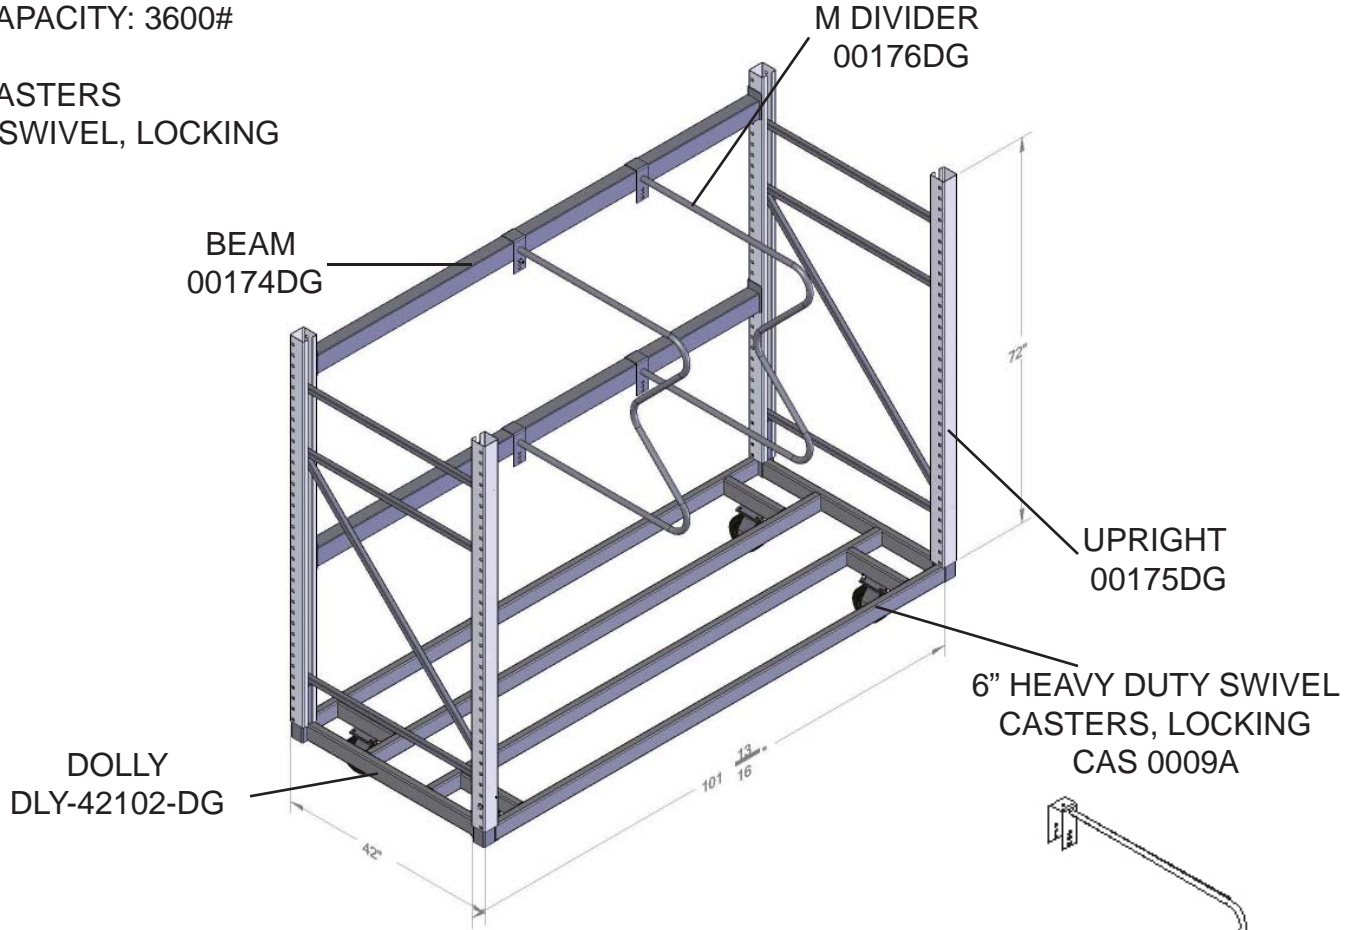

J & D Company, LLC
(800) 444-4532

PORTABLE CART - Kit # 00177DG

CAPACITY: 3600#

CASTERS
4 SWIVEL, LOCKING

- Move, store or display product
- Great for doors, windows, moldings and many other products
- Comes with 4-swivel locking wheels
- Additional dividers extra
- Capacity 3600 lbs.
- Shipping weight 420 lbs.

M Divider
36" x 36"
00176DG

THINK CUBE SPACE  FOR PROFIT

J & D Company, LLC
(800) 444-4532

Lumber Dolly Assembly 00 178 DG

- Move, store or display product
- Comes with 4-swivel locking wheels
- Weight Capacity 3600 lbs.
- Shipping weight 415 lbs.